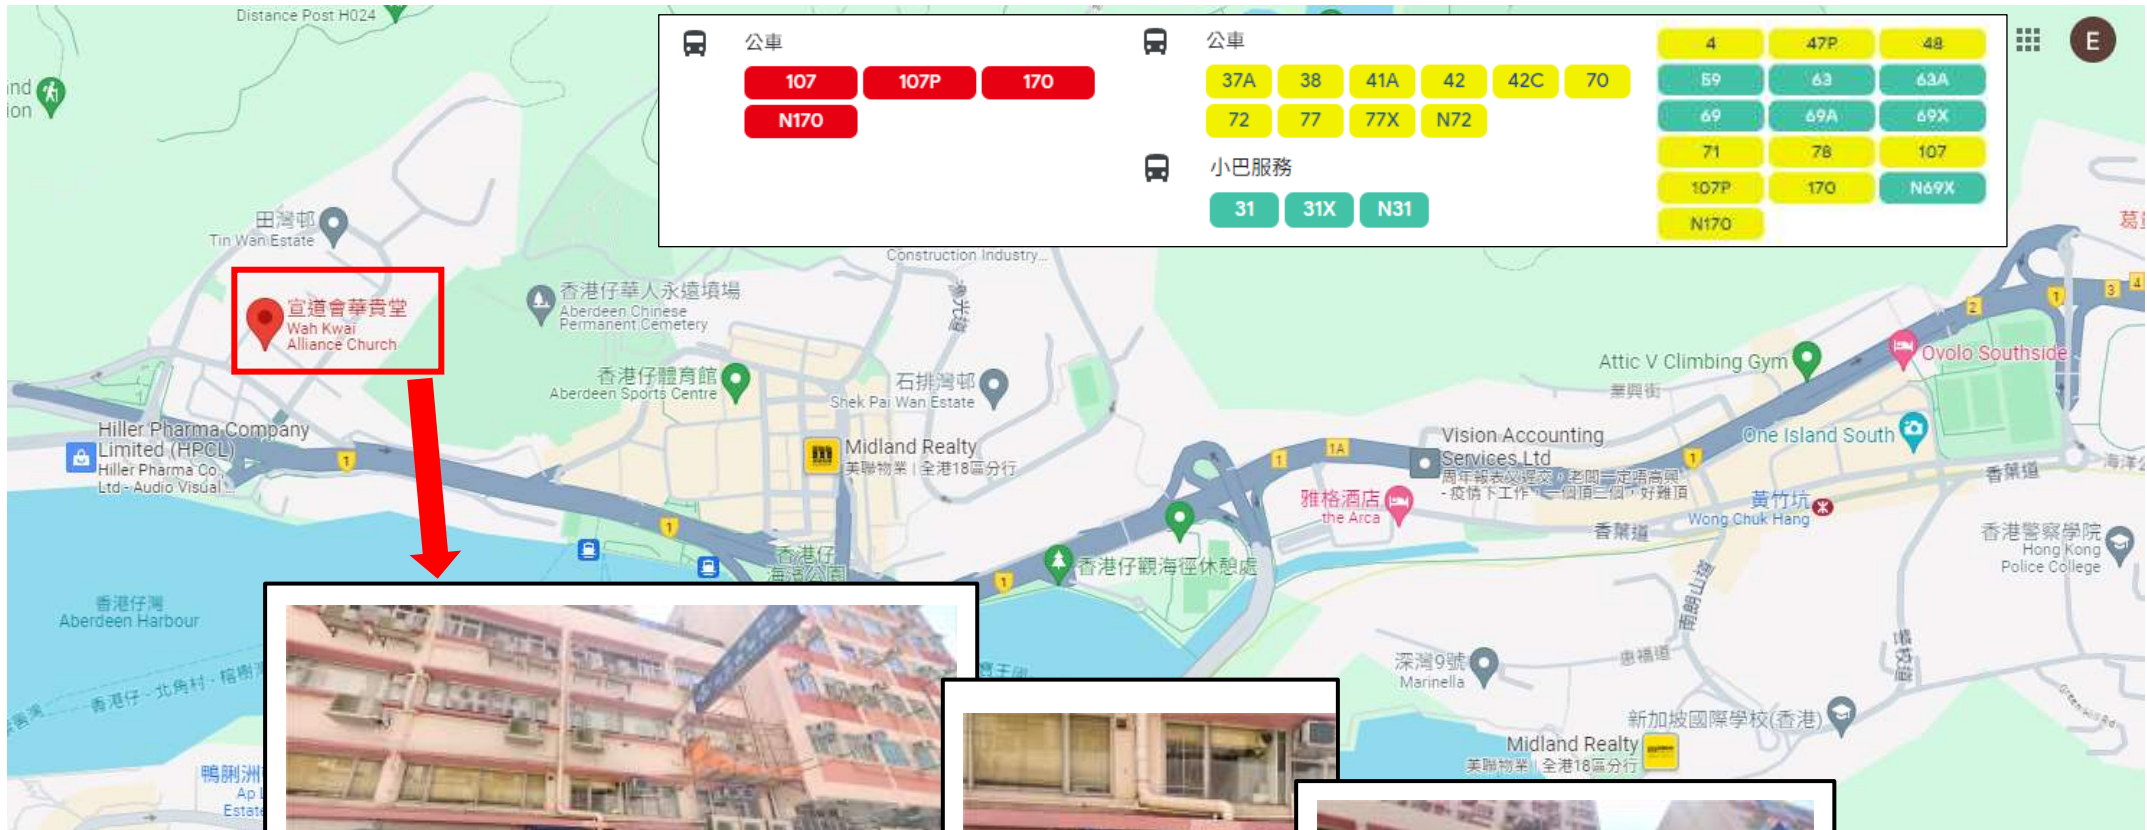

2024 年 1 月 20 日香港區賣旗日 香港唐氏綜合症協會

Regional Flag Day (Hong Kong Island Region) The Hong Kong Down Syndrome Association

請按選取的賣旗區域查看歸還旗袋的地點*

Please click below for your selected district to view the flag bag returning point.

賣旗地區：香港仔、華富	Selling Flag Districts: Aberdeen, Wah Fu
歸還旗袋地方：基督教宣道會華貴堂	Flag Bag Returning Point: Christian & Missionary Alliance Wah Kwai Church
地址：香港田灣嘉禾街 21-25 號永穩大廈 1-3 樓	Address: 1-3/F, Ever Secure Mansion, 21-25 Ka Wo Street, Tin Wan, Hong Kong
開放時間：9:00am-12:30pm	Opening Hours: 9:00am-12:30pm